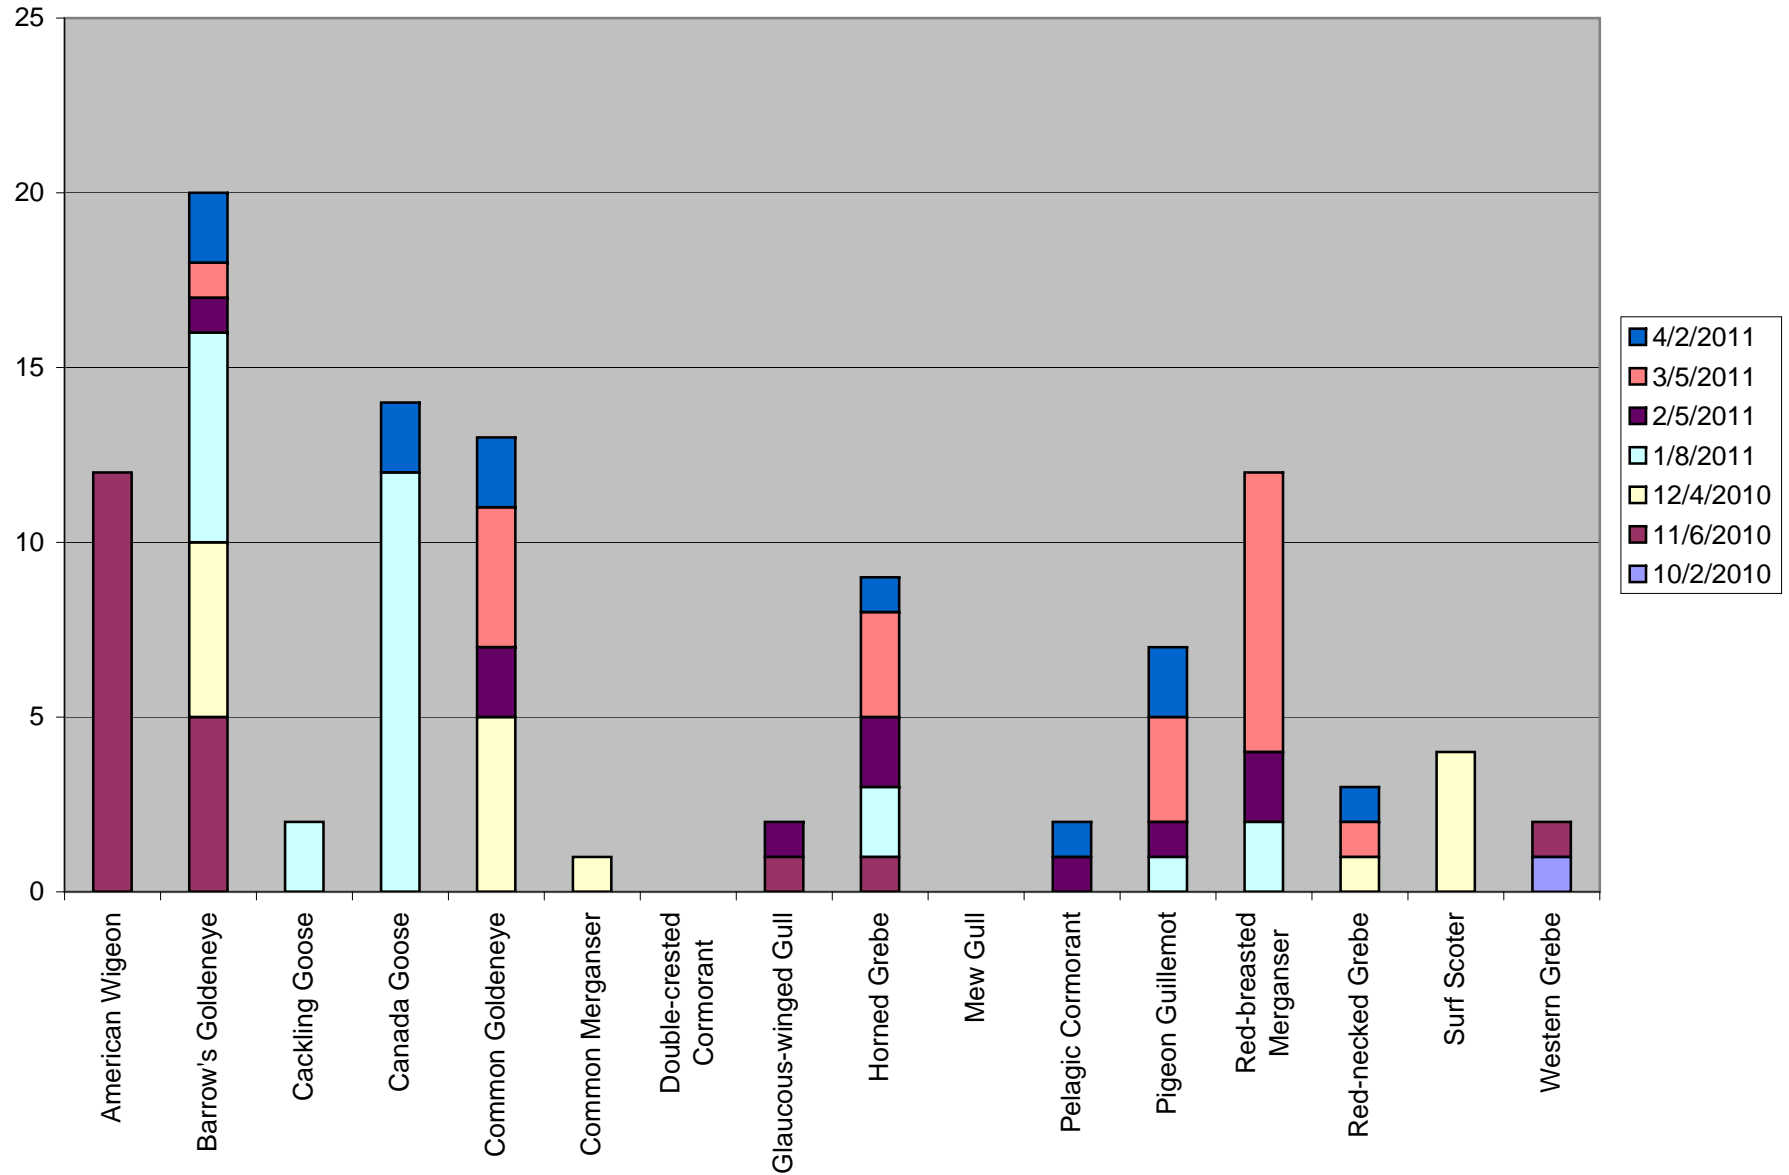

PSSS Site - Ruston Way

Puget Sound Seabird Survey
 October 2010 - April 2011
www.seabirdsurvey.org

Total number of birds by species recorded at site during survey season. Sightings color-coded by month. Species without counts were a. beyond the 300m survey boundary b. in flight and/or c. seen after the completion of the survey.