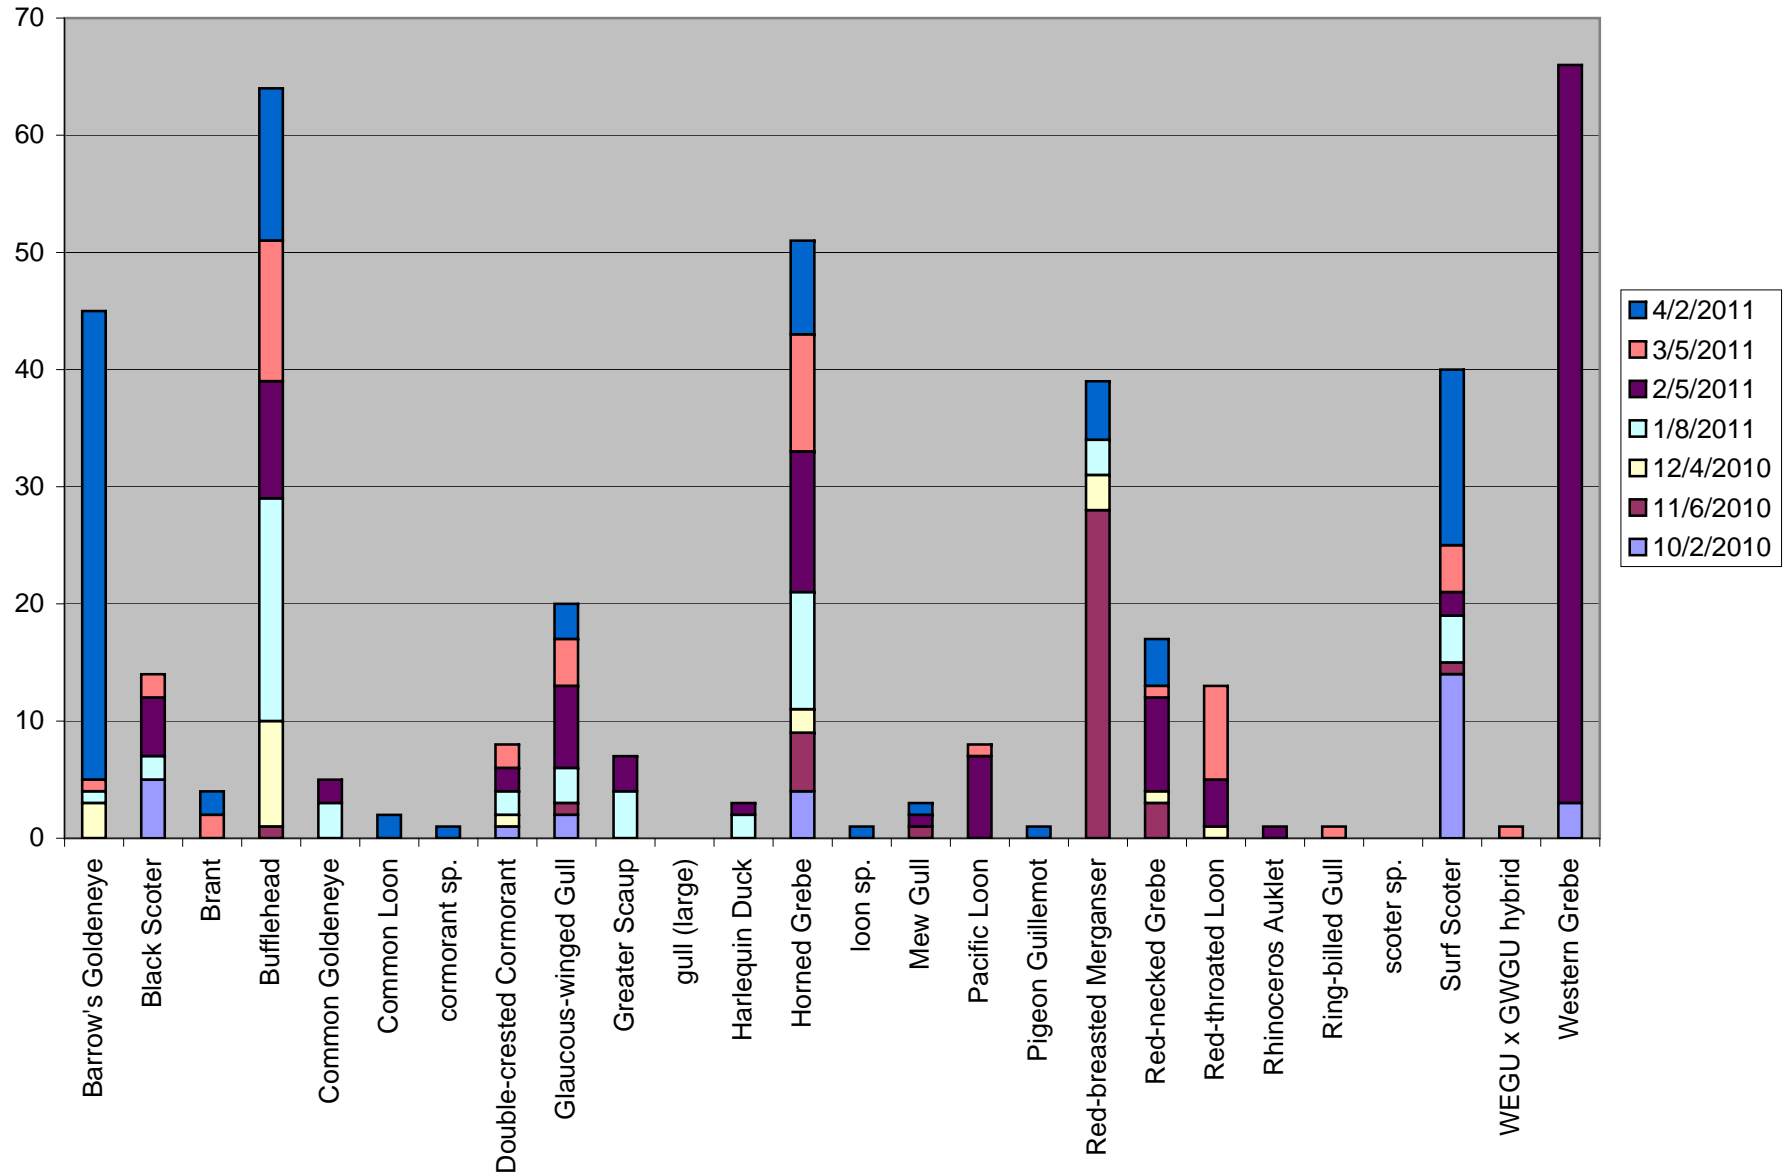

PSSS Site - Richmond Beach

Puget Sound Seabird Survey  
 October 2010 - April 2011  
[www.seabirdsurvey.org](http://www.seabirdsurvey.org)

Total number of birds by species recorded at site during survey season. Sightings color-coded by month.  
 Species without counts were a. beyond the 300m survey boundary b. in flight and/or c. seen after the completion of the survey.