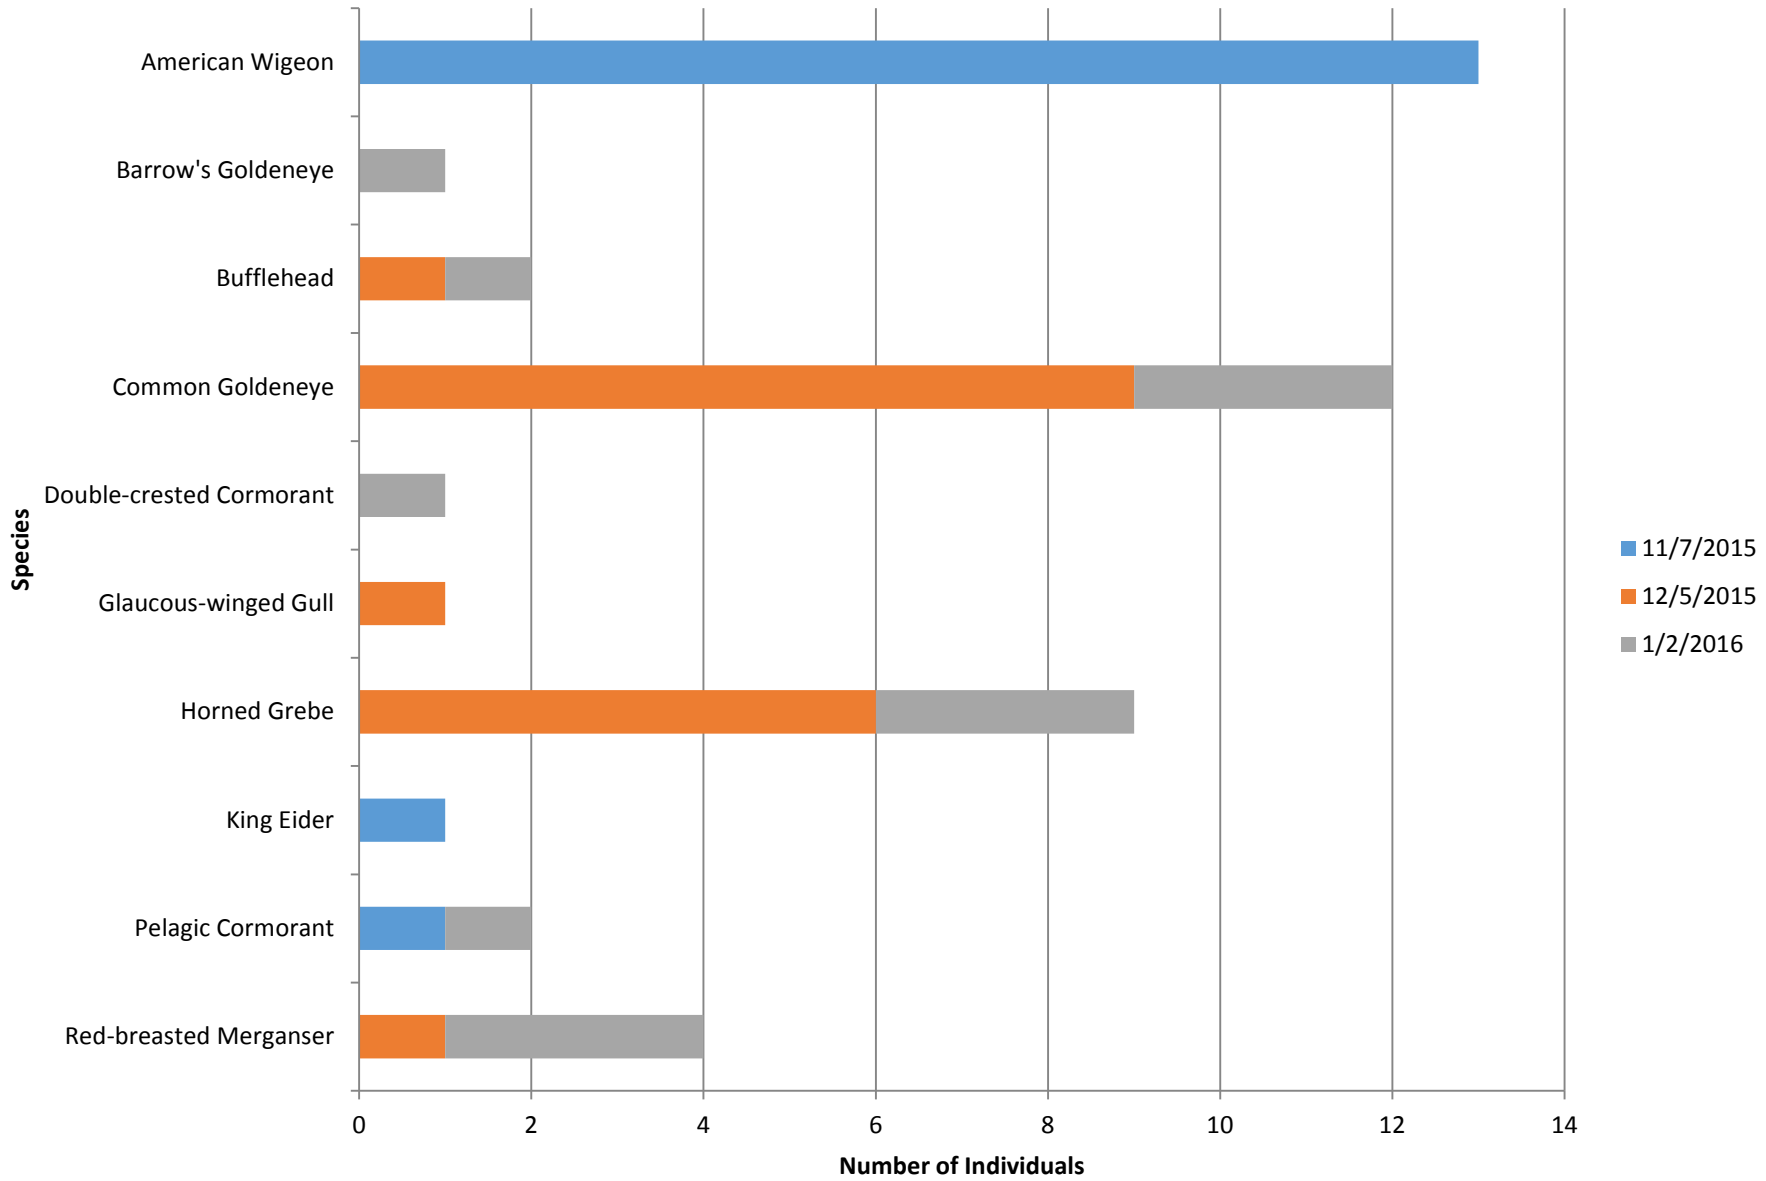

## Ruston Way

Total number of birds by species recorded at site during survey season. Sightings color-coded by month.