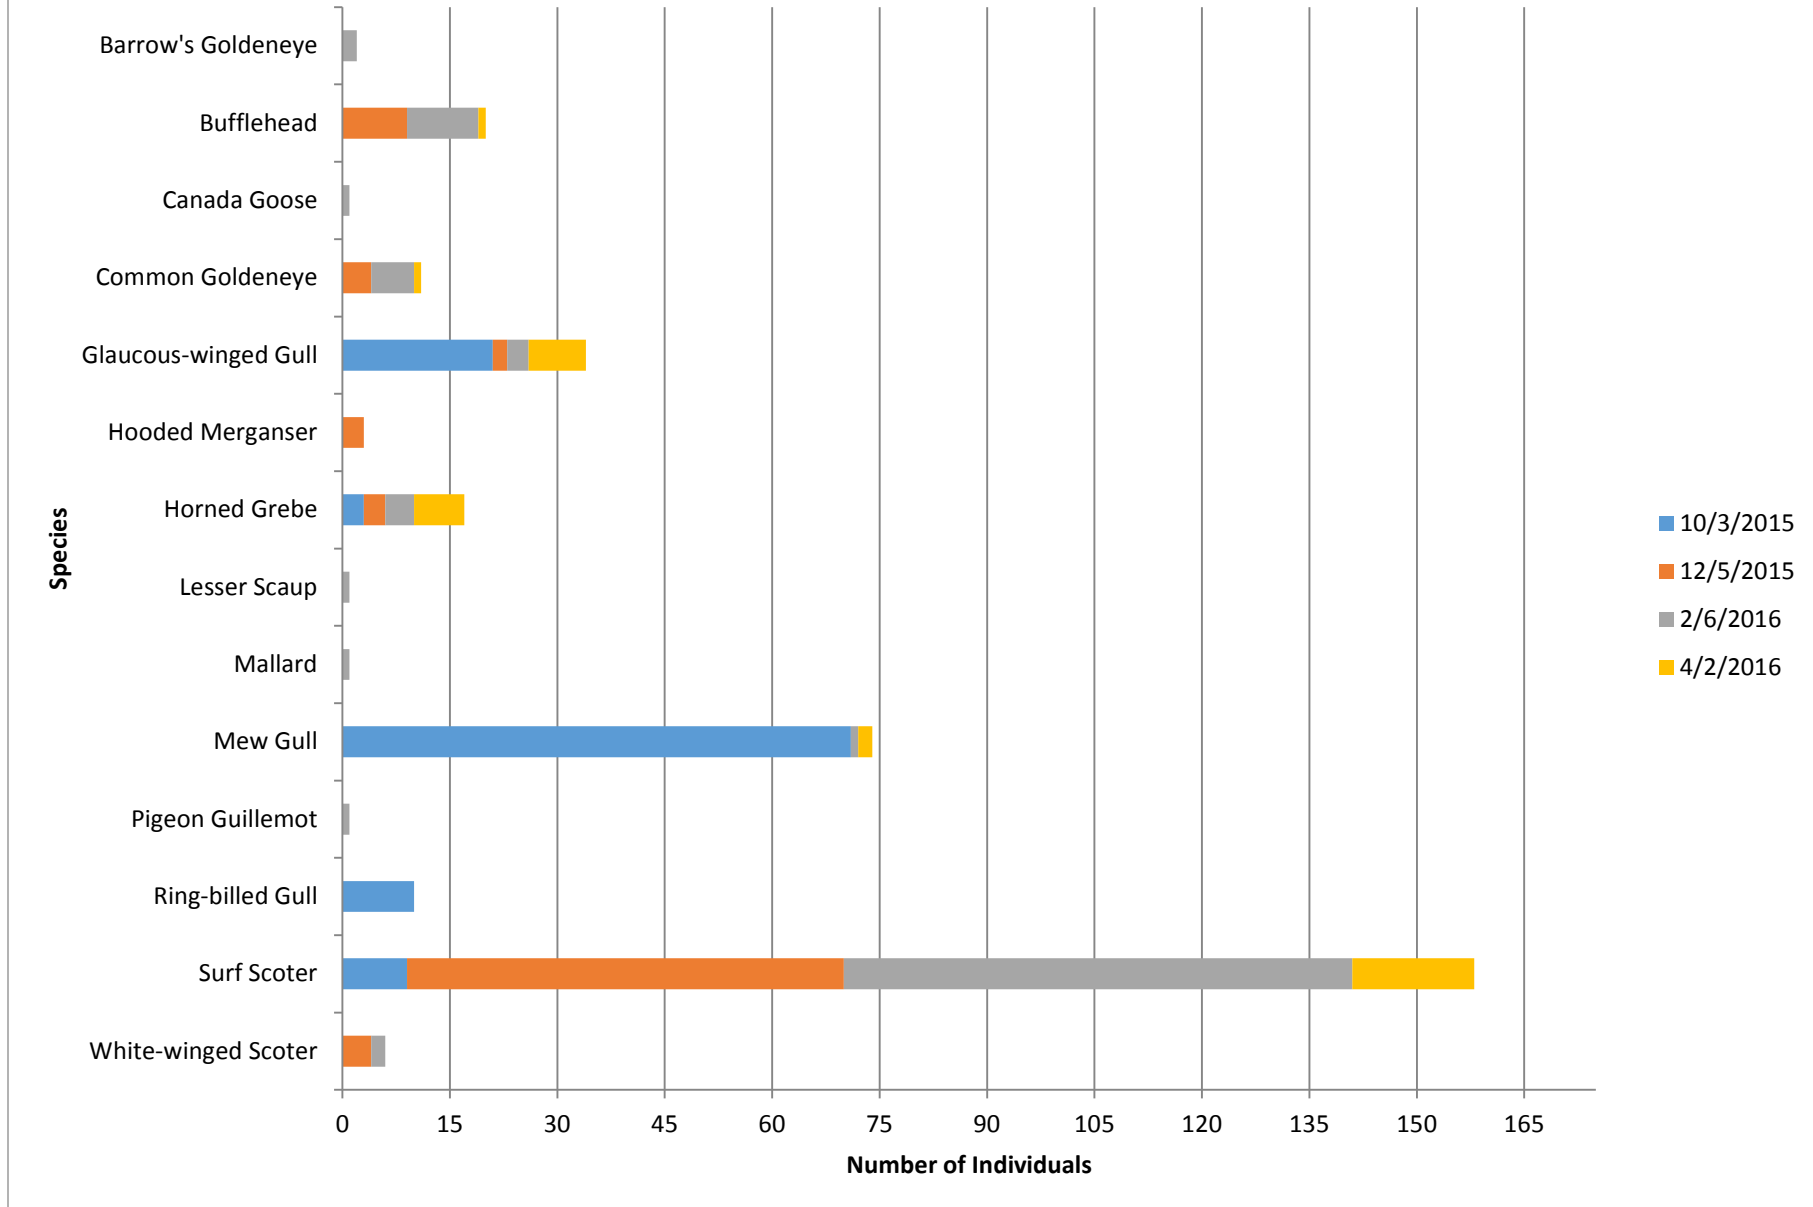

## Raft Island South

Total number of birds by species recorded at site during survey season. Sightings color-coded by month.