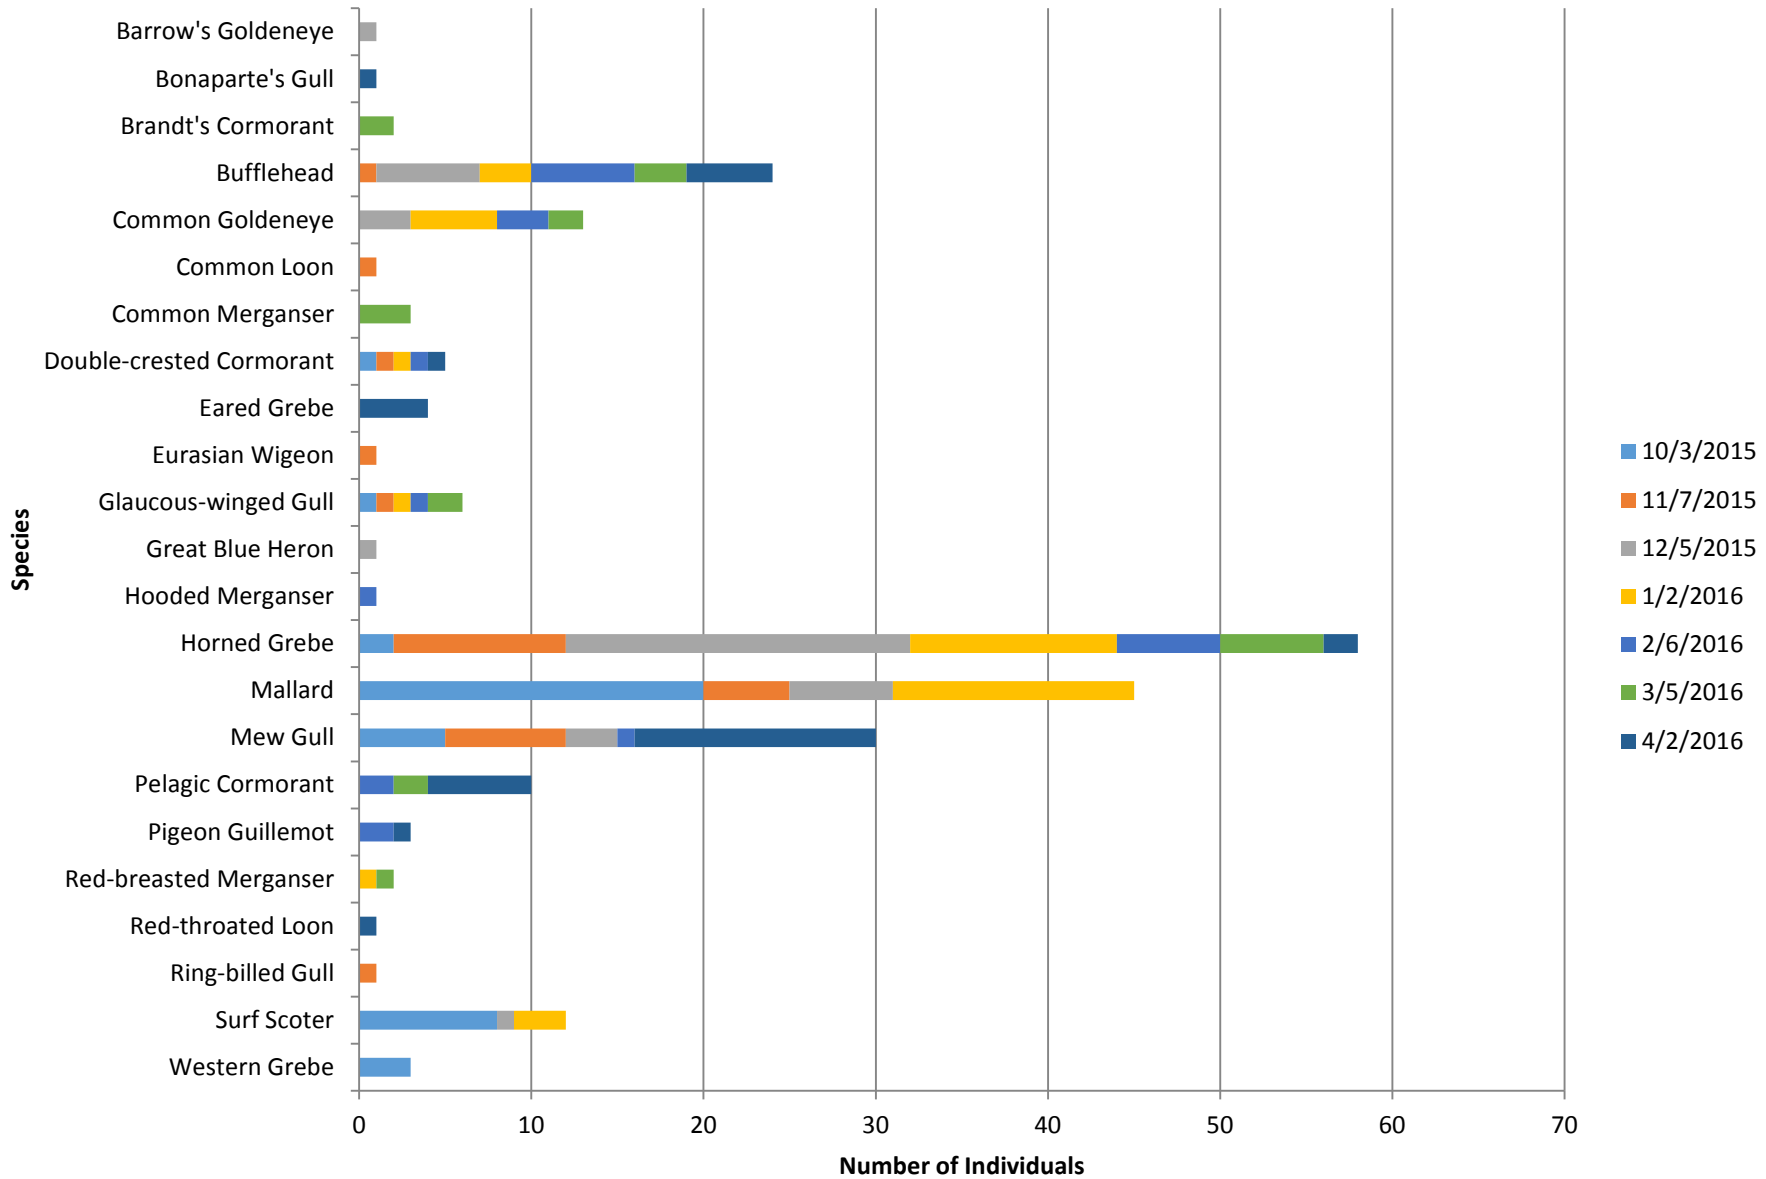

## Lisabeula Park

Total number of birds by species recorded at site during survey season. Sightings color-coded by month.

NOTE: Over 350 American Wigeons not shown in the graph.