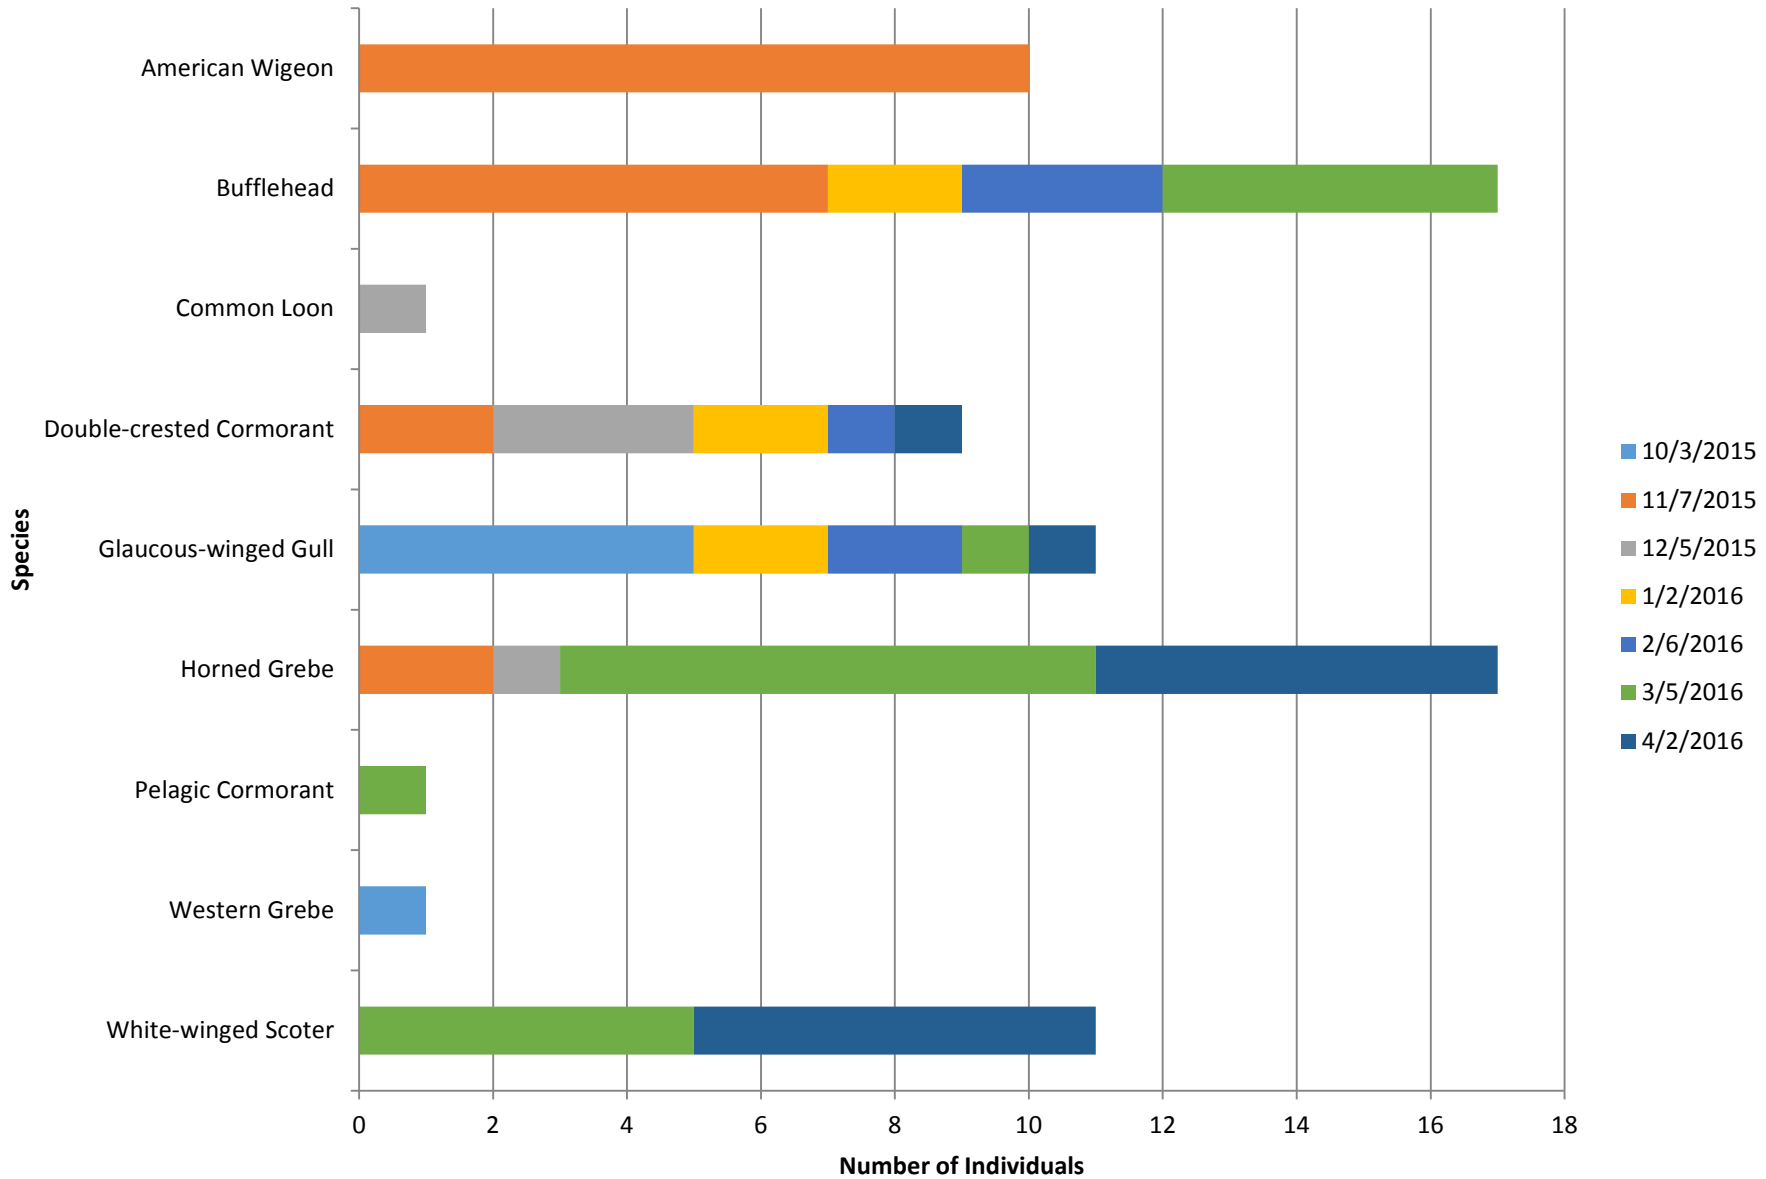

Dash Point State Park

Total number of birds by species recorded at site during survey season. Sightings color-coded by month.

NOTE: Over 300 Surf Scoters not included in graph.