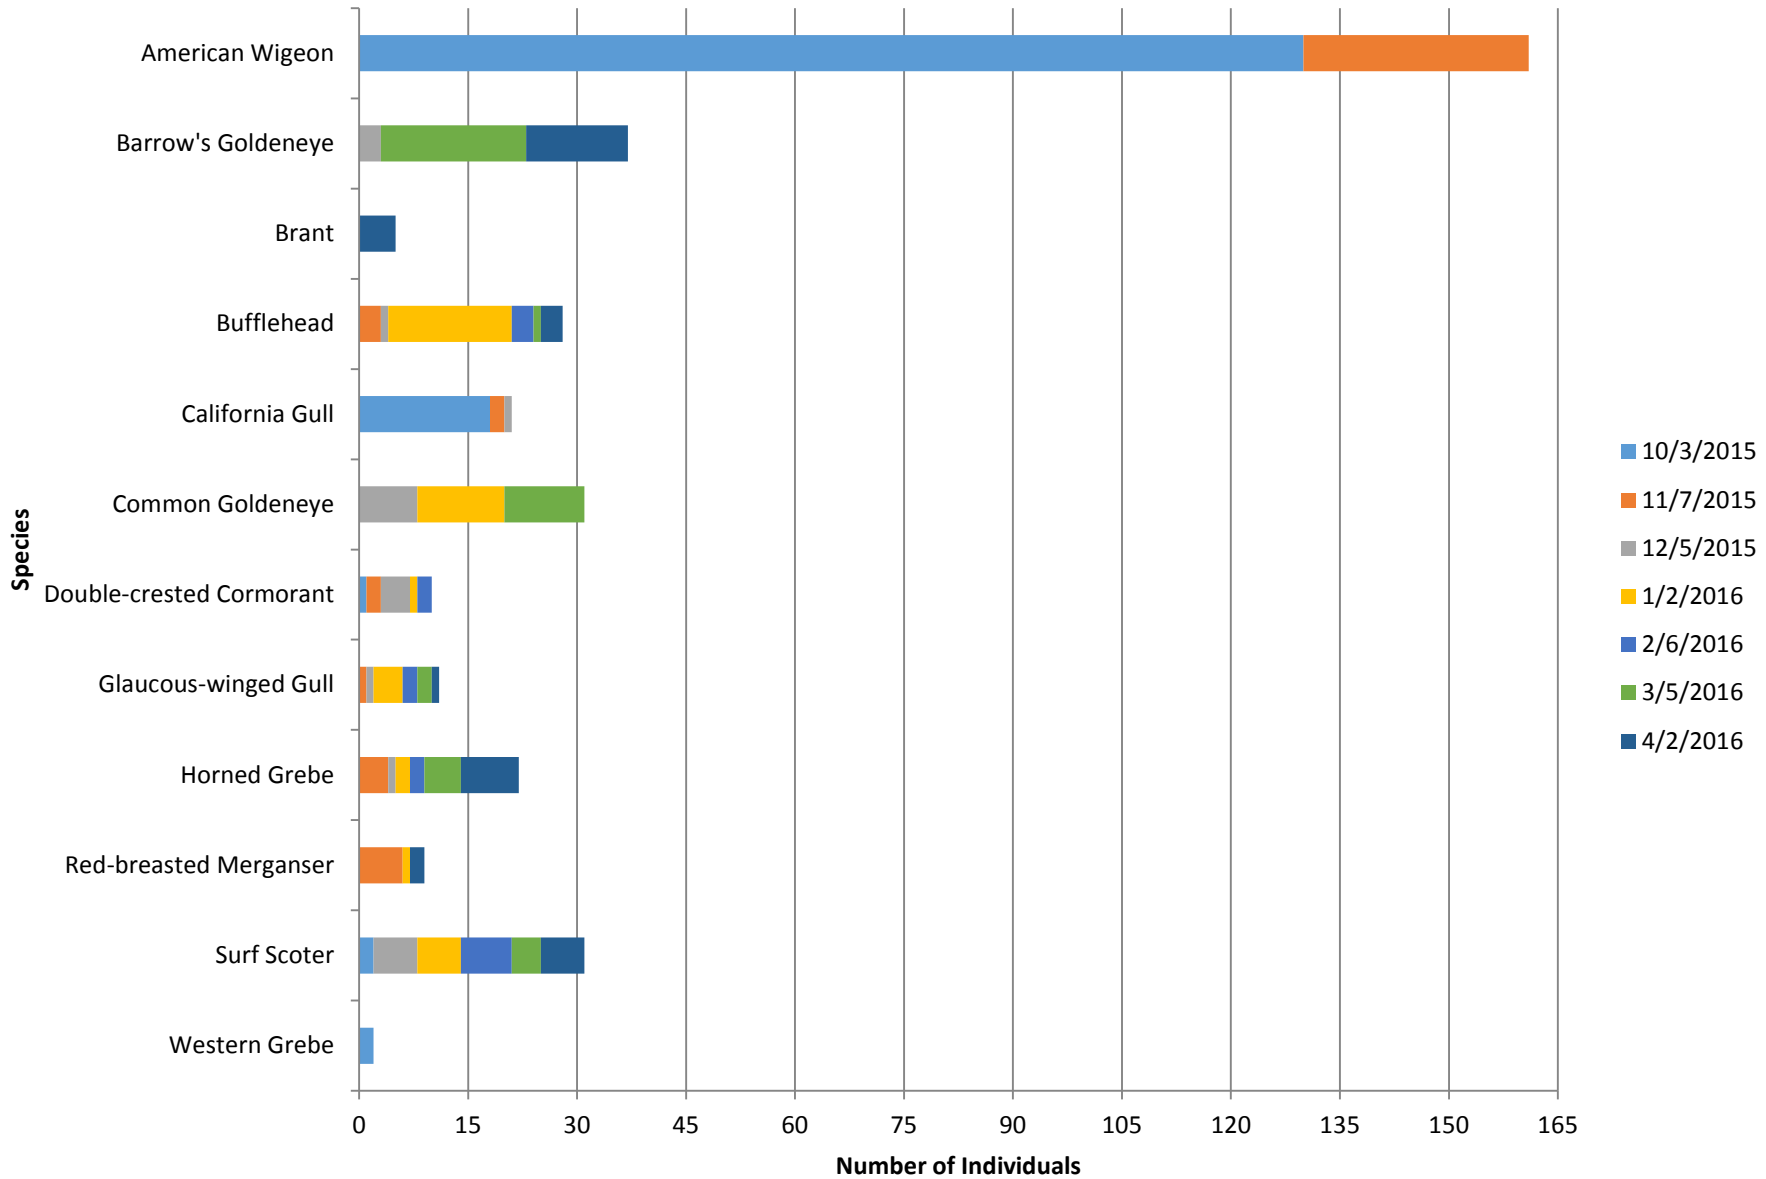

Carkeek

Total number of birds by species recorded at site during survey season. Sightings color-coded by month.