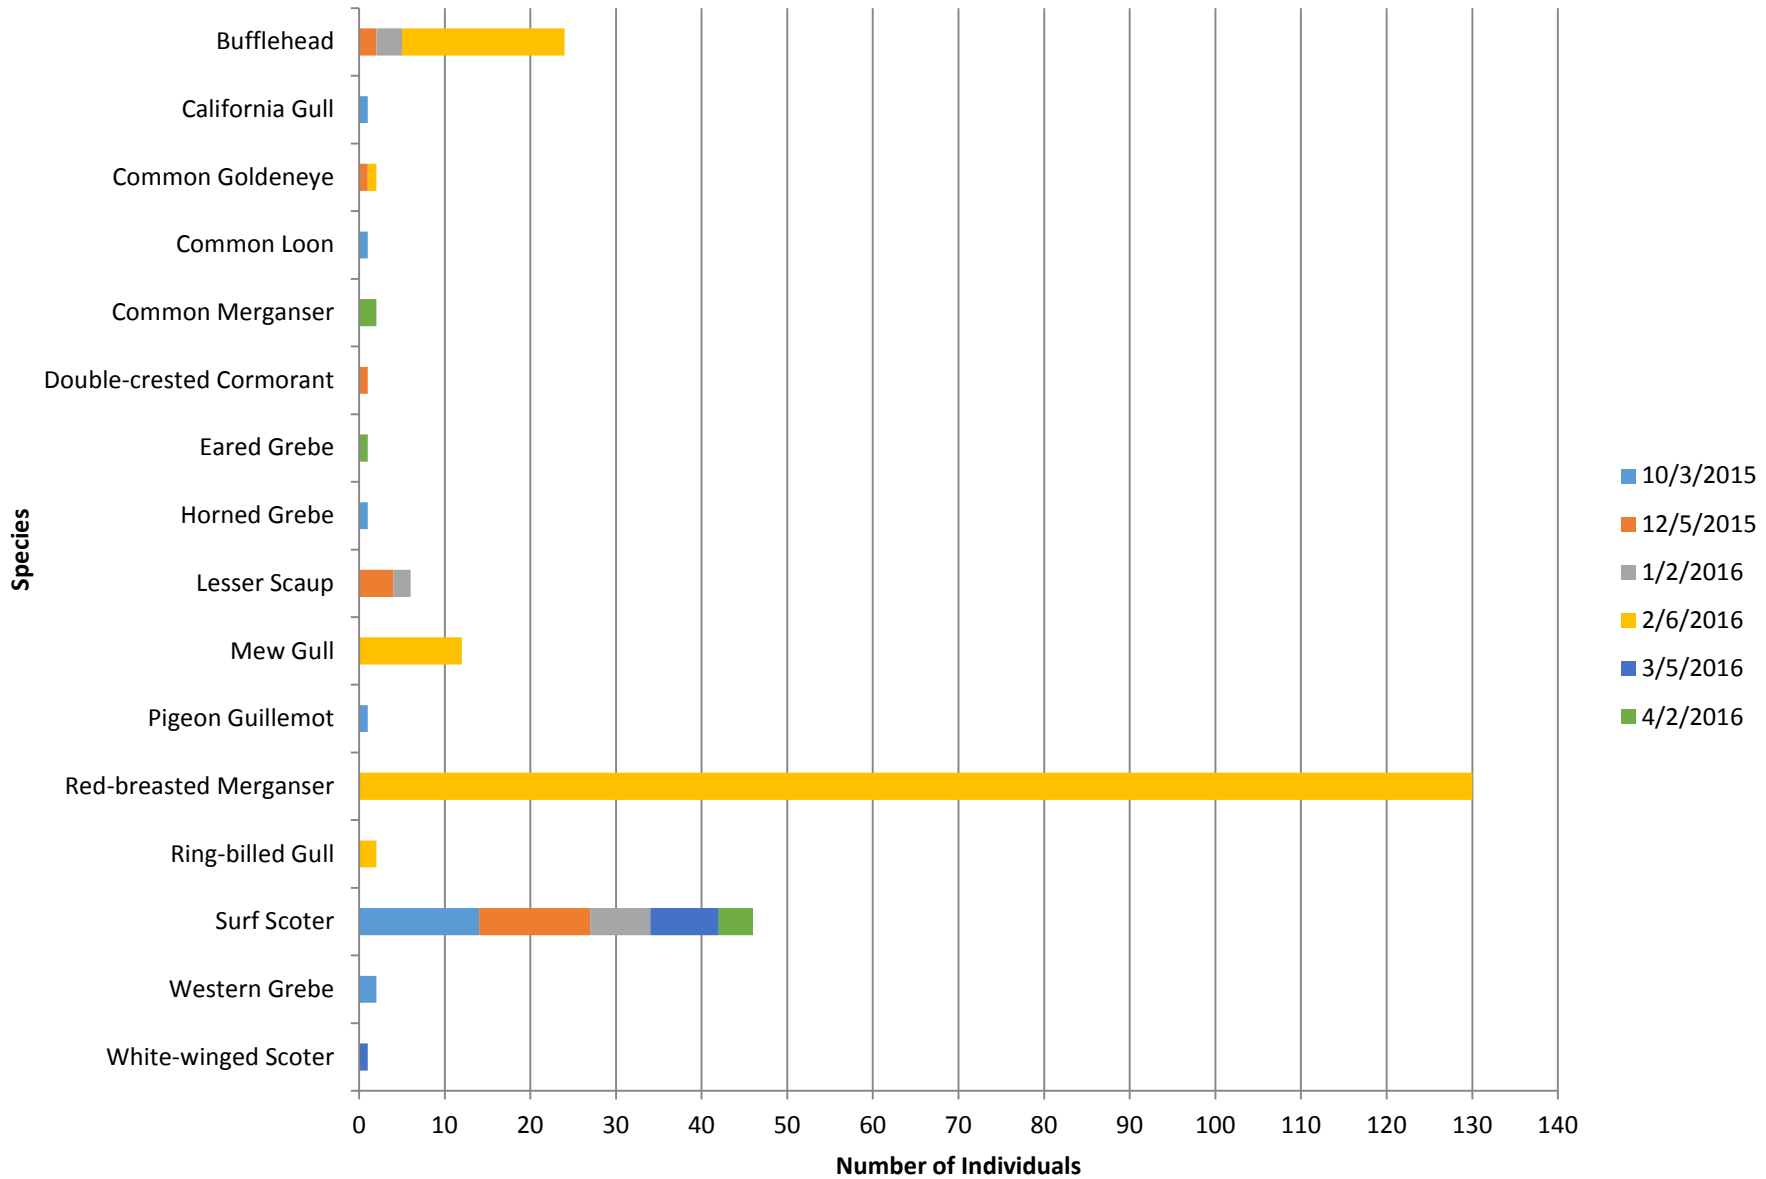

Burfoot County Park

Total number of birds by species recorded at site during survey season. Sightings color-coded by month.