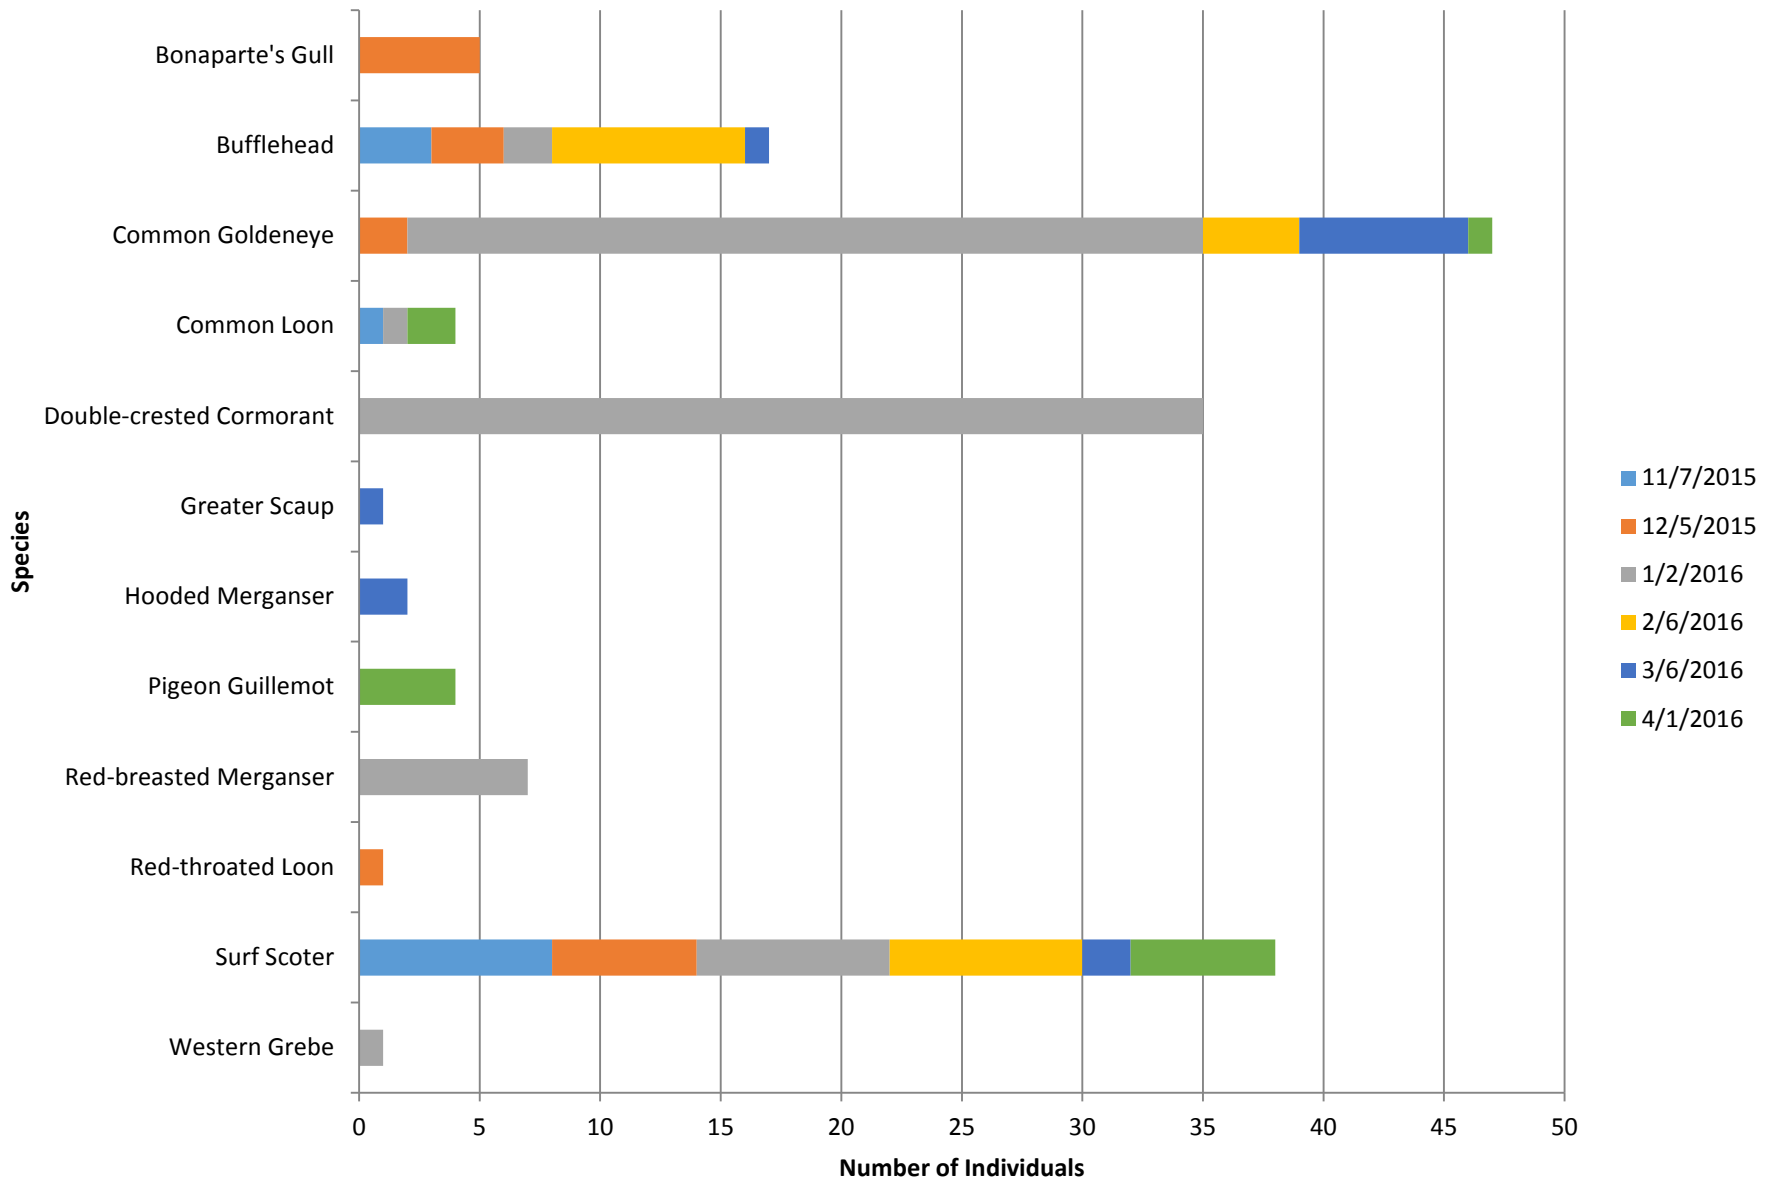

Anderson Island Andy's Marine Park

Total number of birds by species recorded at site during survey season. Sightings color-coded by month.